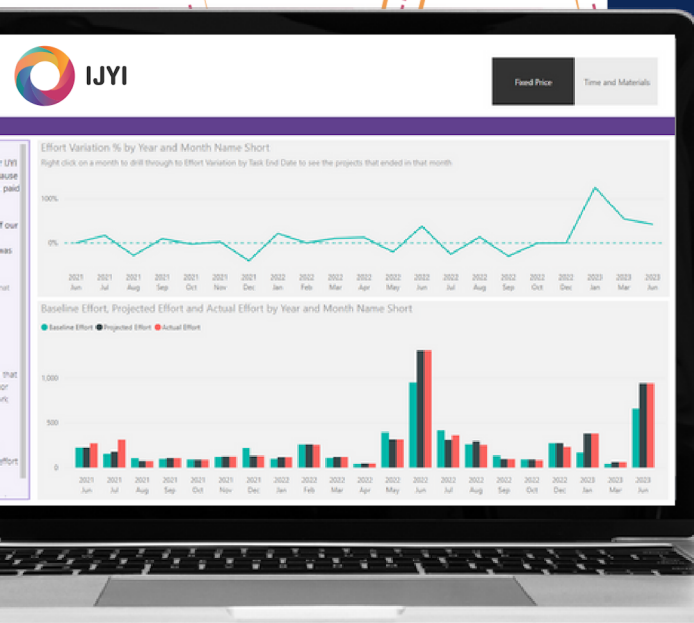

Benefits:

- **Streamlined data integration:** Seamlessly connects with your data sources, eliminating the need for manual extraction.
- **Intuitive reporting:** Gain a comprehensive overview of your business at any given time.
- **Advanced business intelligence:** Uncover hidden patterns, trends, and predictive analytics within your data.
- **Scalable and customisable:** Adapts to your business's specific metrics.